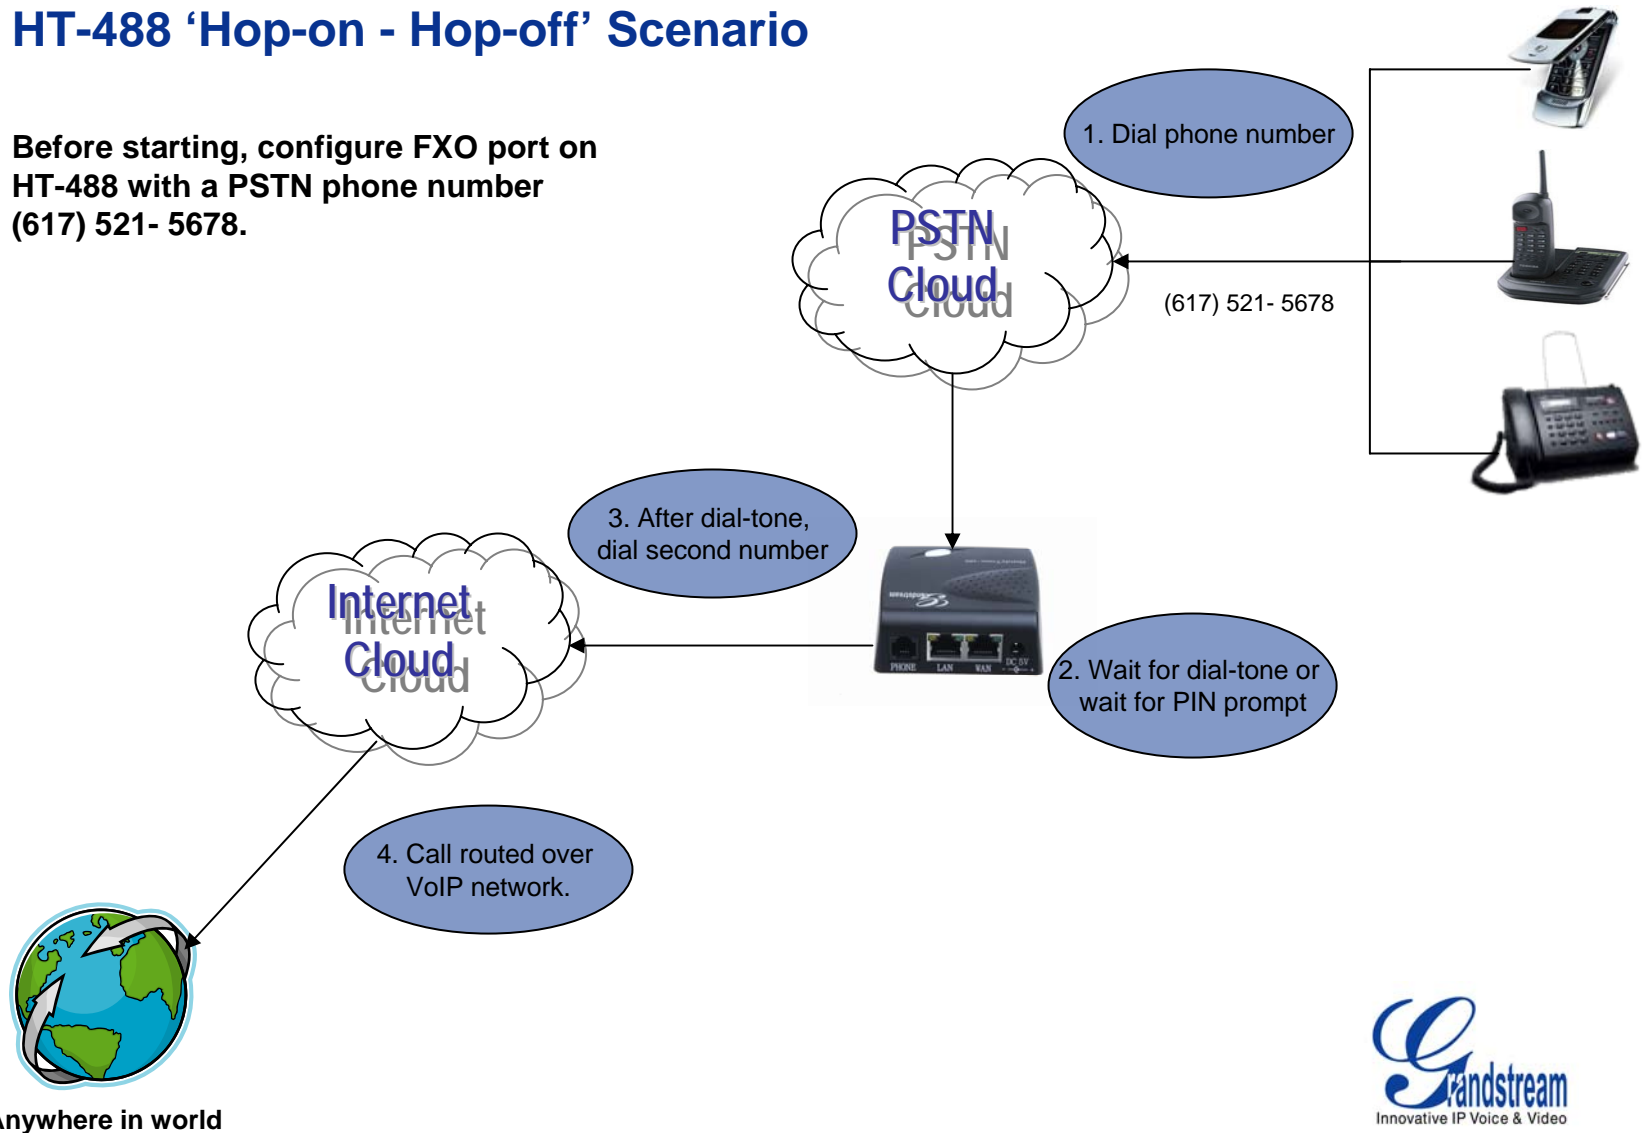

# HT-488 'Hop-on - Hop-off' Scenario

Before starting, configure FXO port on HT-488 with a PSTN phone number (617) 521- 5678.

Anywhere in world