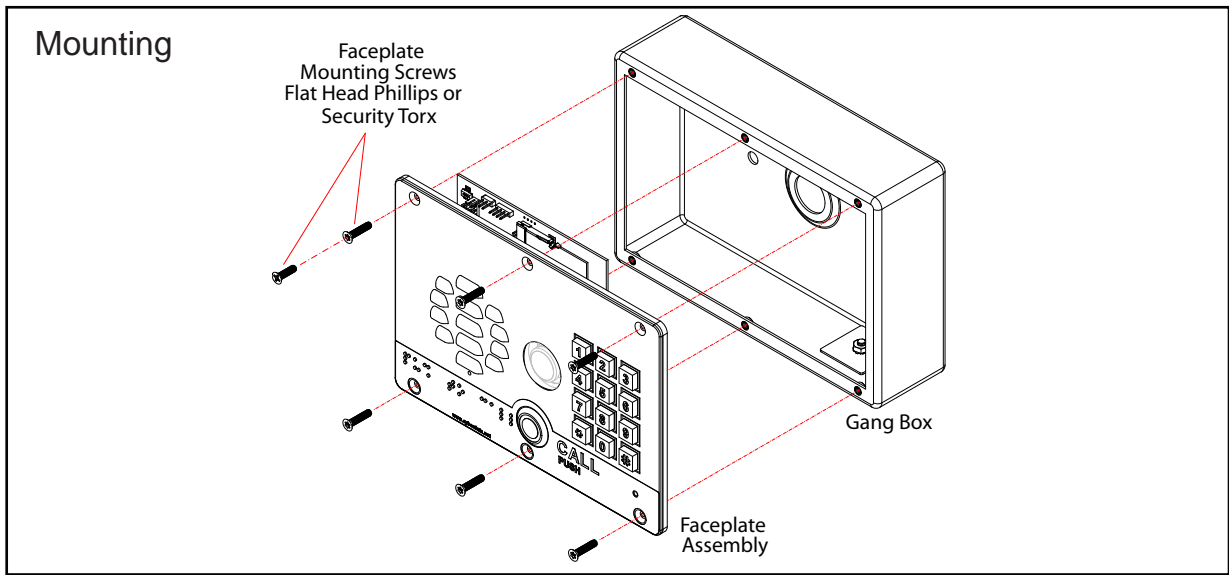

SIP-enabled h.264 Video Outdoor Intercom with Keypad