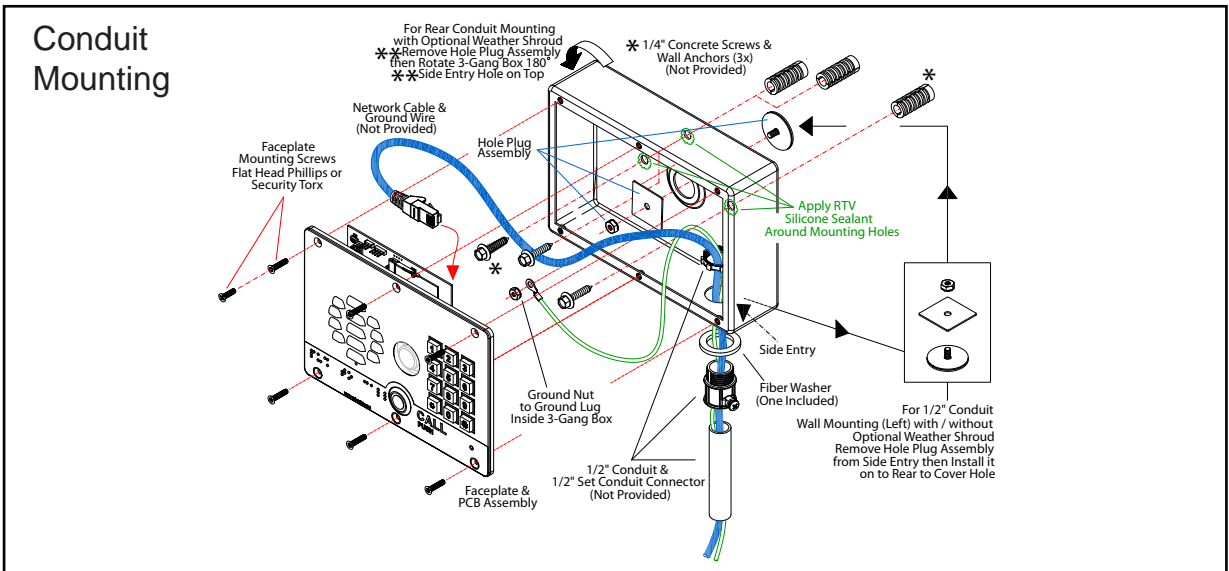

SIP-enabled h.264 Video Outdoor Intercom with Keypad