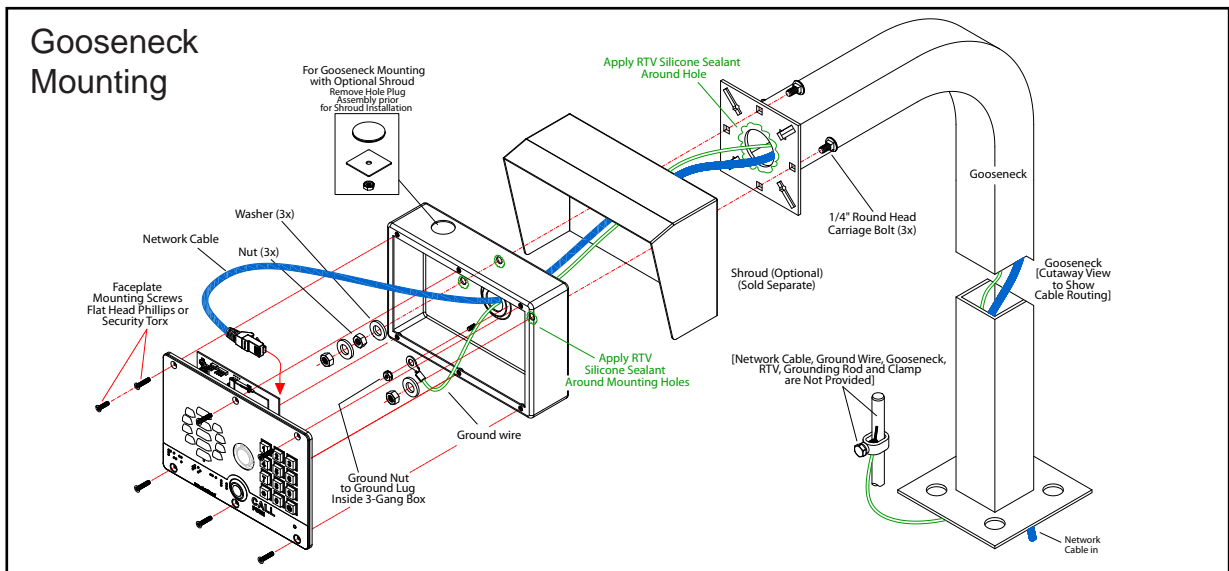

SIP-enabled h.264 Video Outdoor Intercom with Keypad