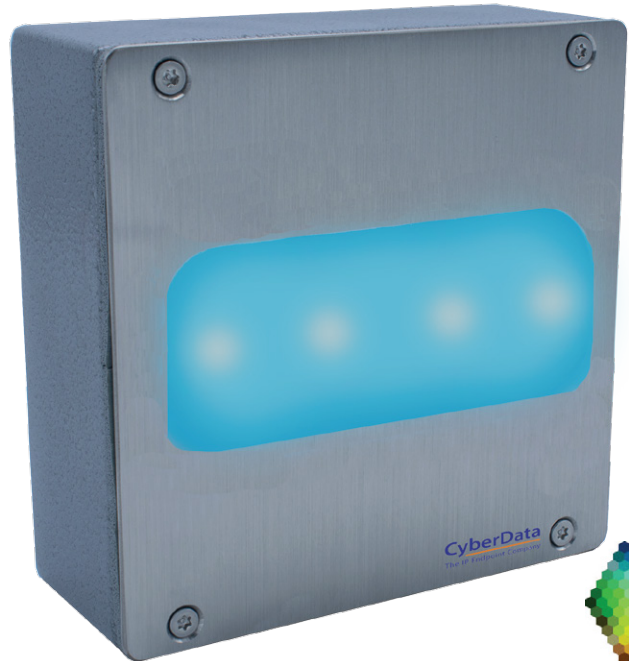

Outdoor Auxiliary RGB (Multi-Color) Strobe Kit

CyberData

The IP Endpoint Company

The Outdoor Auxiliary RGB (Multi-Color) Strobe Kit is an IP66 rated cost-effective, user-installable option for the latest line of CyberData VoIP products. The Strobe Kit comes with a 3 meter (9.8 ft) cable that enables the user to connect to a supported CyberData IP endpoint. Power and signaling for the Strobe comes from the attached CyberData endpoint.

Setup of the Strobe's blink rates and brightness are through the web interface of the attached CyberData IP endpoint.

Features

- Meets ADA requirements for telephony signaling and notification
- Different Strobe colors, blink rate and brightness can be tied to multiple activation scenes
- Activates from a CyberData IP endpoint
- Mailbox "message waiting" indication
- Multicast activation
- Web-based setup
- Compatible with CyberData devices operating in a Singlewire InformaCast environment

011491 SIP Outdoor Call Button

011214 SIP Outdoor Intercom with Keypad

011443 Flush Mount Kit, 1X

011410 SIP h.264 Video Outdoor Intercom

Specifications

Power Input	Supplied by the supported CyberData VoIP endpoint
Flash rate	5 user-defined scenes
LED MTBF	100,000 Hours
IP Rating	IP66
Operating Range	Temperature: -40° C to 55° C (-40° F to 131° F) Humidity: 5-95%, non-condensing
Storage Temperature	-40° C to 70° C (-40° F to 158° F)
Storage Altitude	Up to 15,000 ft. (4573 m)
Dimensions*	5.1 inches [129.5 mm] Length 2.9 inches [73.66 mm] Width 5.1 inches [129.5 mm] Height
Weight	2.0 lbs [0.90 kg]
Boxed Weight	3.0 lbs [1.35 kg]
Compliance	CE; EMC Directive – Class A EN 55032 & EN 55024, LV Safety Directive – EN 60950-1, RoHS Compliant, FCC; Part 15 Class A, Industry Canada; ICES-3 Class A, IEEE 802.3 Compliant
Warranty	2 Years Limited
Part Number	011490