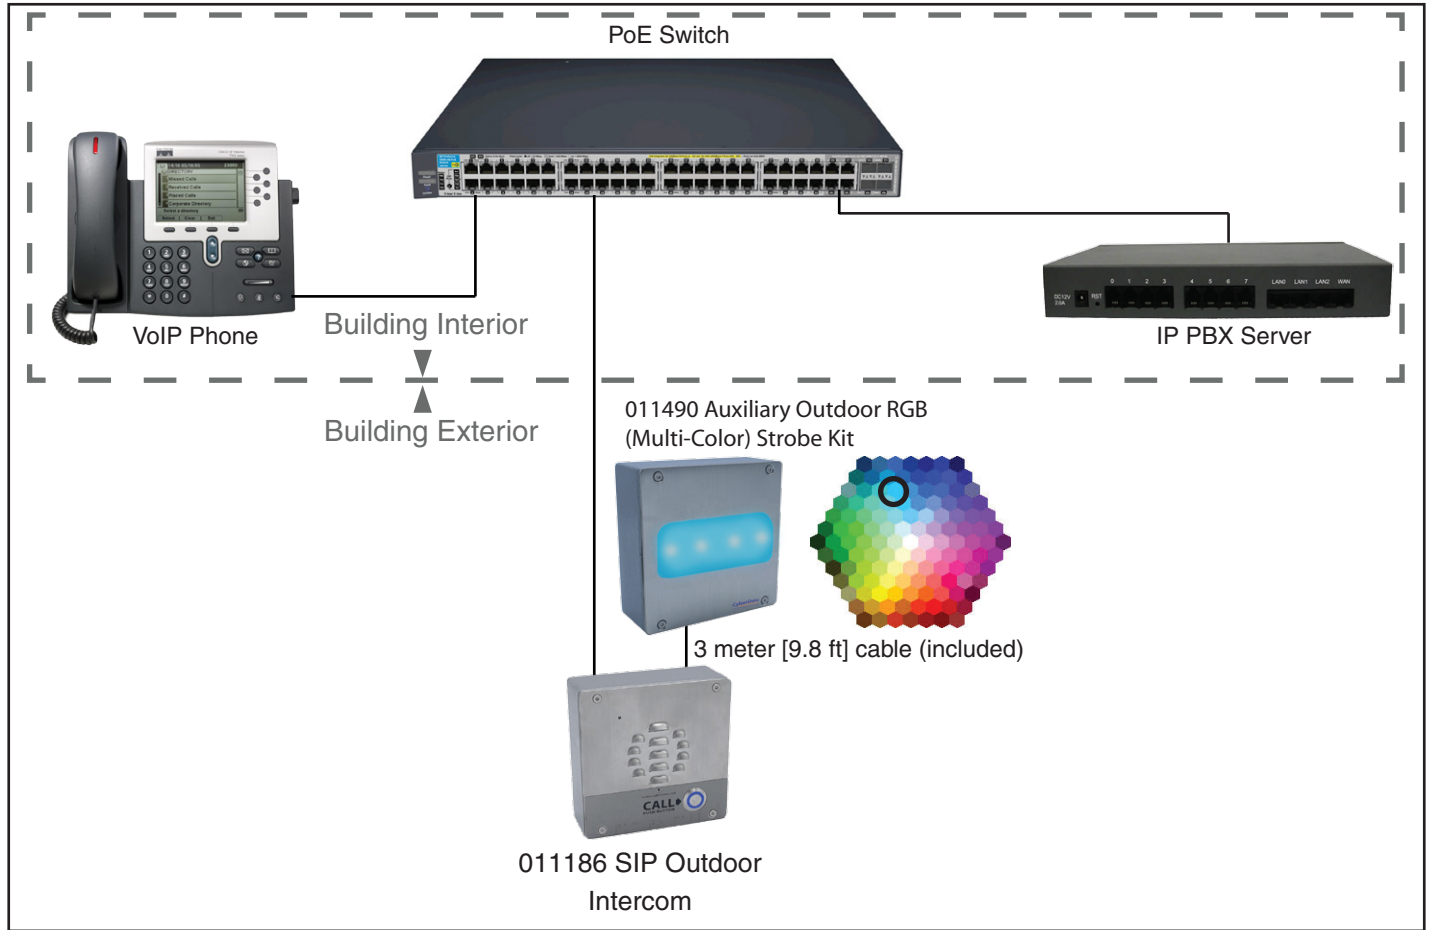

Outdoor Auxiliary RGB (Multi-Color) Strobe Kit

Connection Example