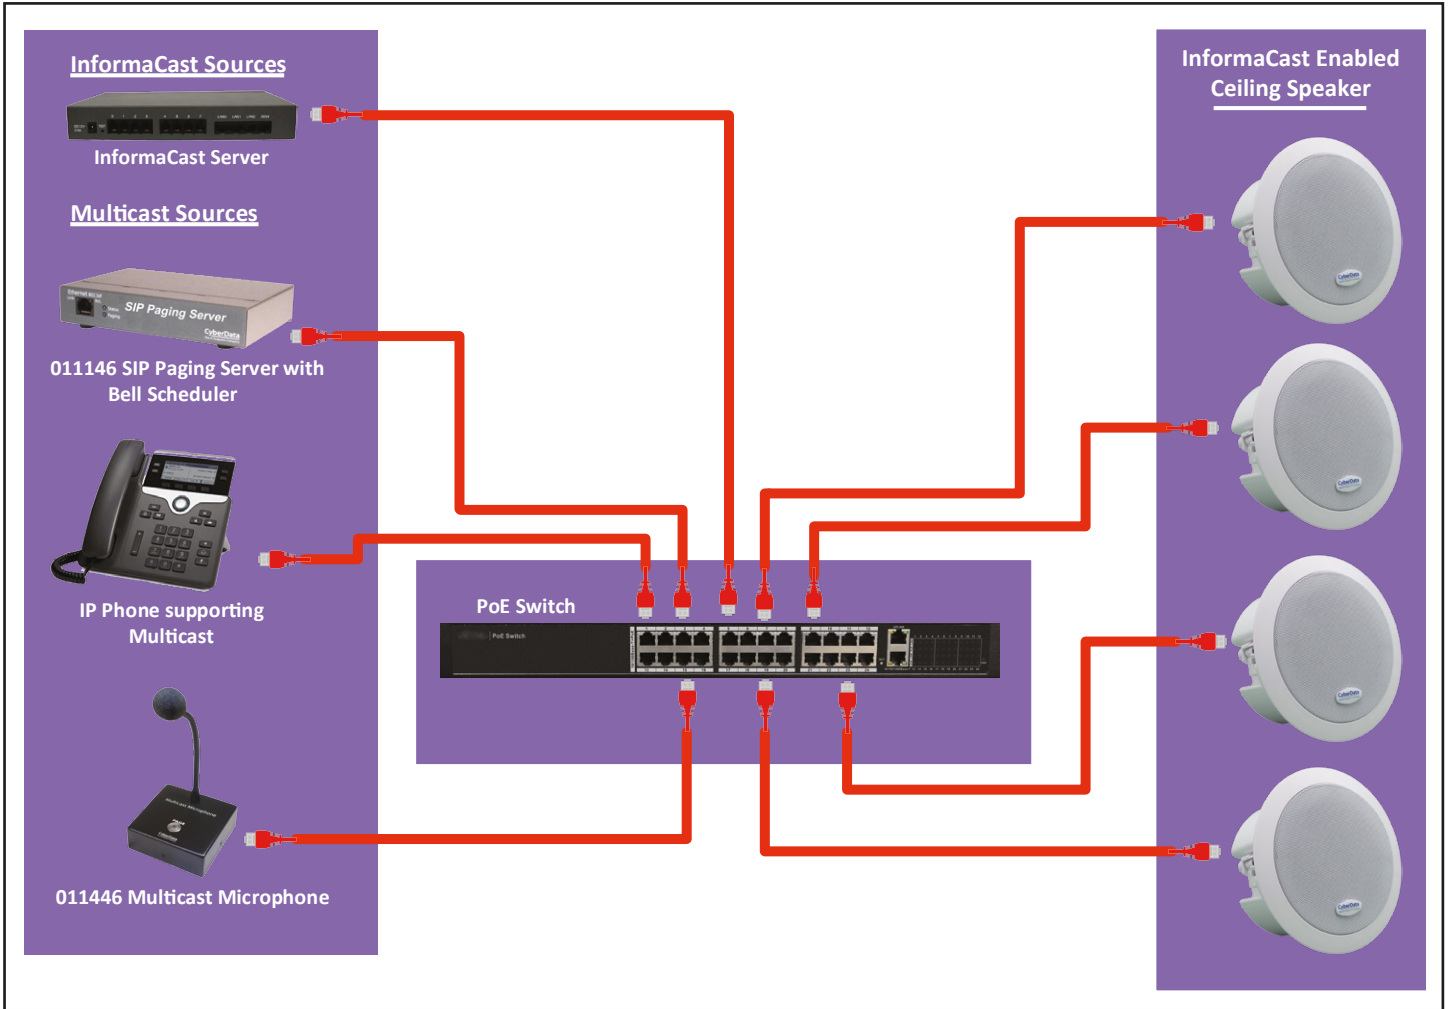

InformaCast Enabled Ceiling Speaker

Typical IP Speaker Configuration