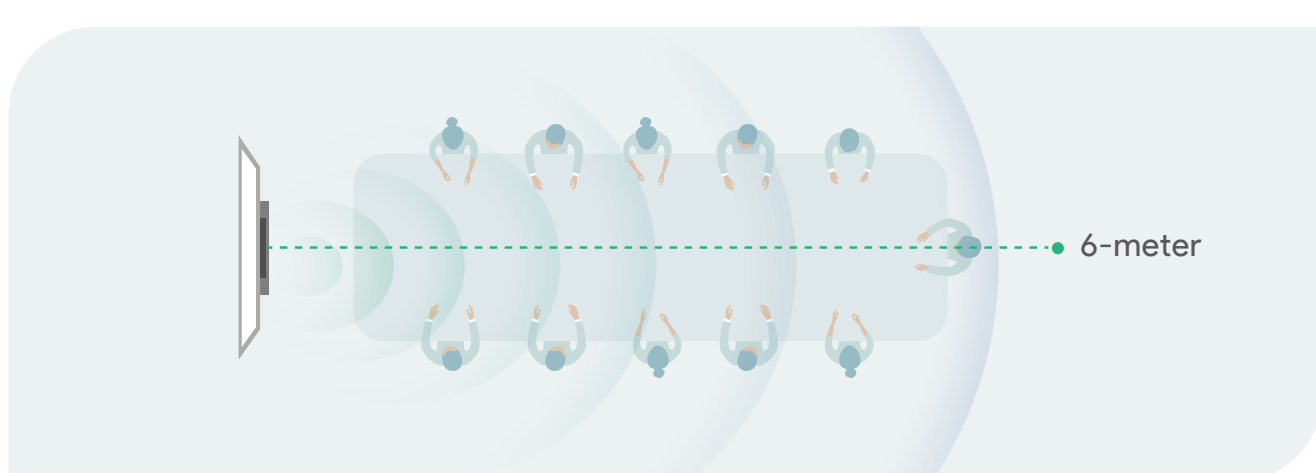

Yealink A series apply AI algorithm to collect relevant noise data and conduct training to isolate noises. They also support our latest AI features - auto framing, speaker tracking, picture in picture mode, and multi-focus framing - while the active speaker is always being focused and all the attendees are perfectly captured simultaneously.

MeetingBar A20

MeetingBar A30

IMMERSIVE VOICE IN EVERY CORNER

AI-BASED VOICE CLEAN UP ALL THE NOISE

Auto Framing

Picture-in-Picture

Speaker Tracking

Multi-Focus Framing