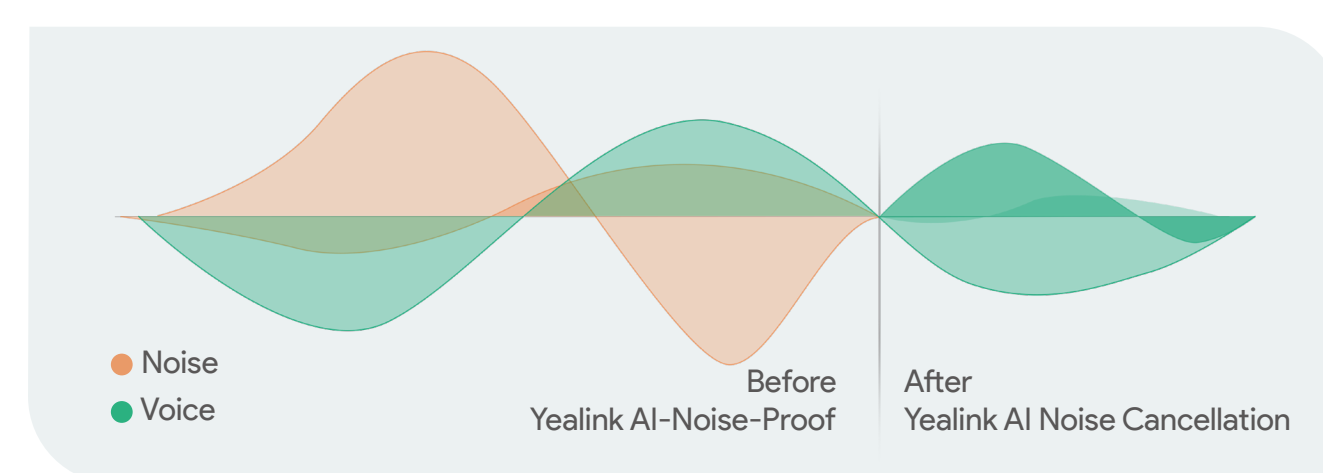

Yealink A series apply AI algorithm to collect relevant noise data and conduct training to isolate noises. They also support our latest AI features - auto framing, speaker tracking, picture in picture mode, and multi-focus framing - while the active speaker is always being focused and all the attendees are perfectly captured simultaneously.

MeetingBar A20

MeetingBar A30

IMMERSIVE VOICE IN EVERY CORNER

AI-BASED VOICE CLEAN UP ALL THE NOISE

Auto Framing

Picture-in-Picture

Speaker Tracking

Multi-Focus Framing