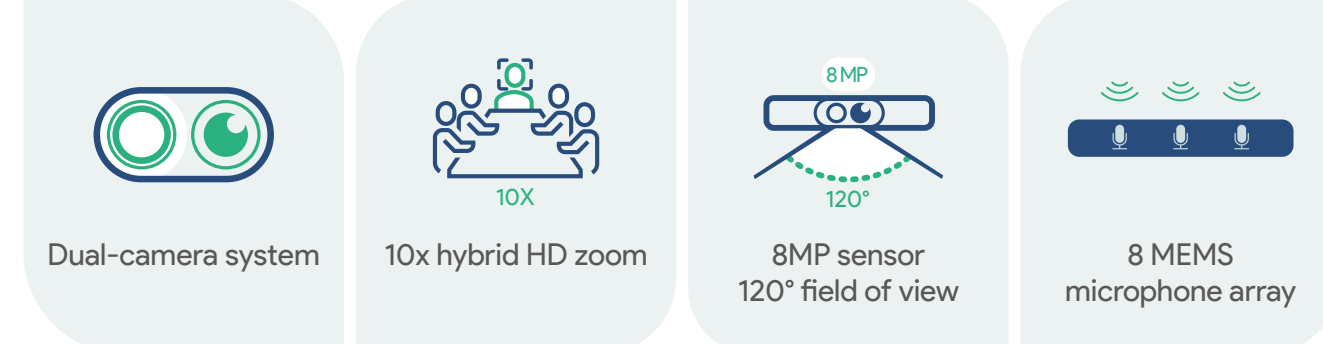

MeetingBar A30