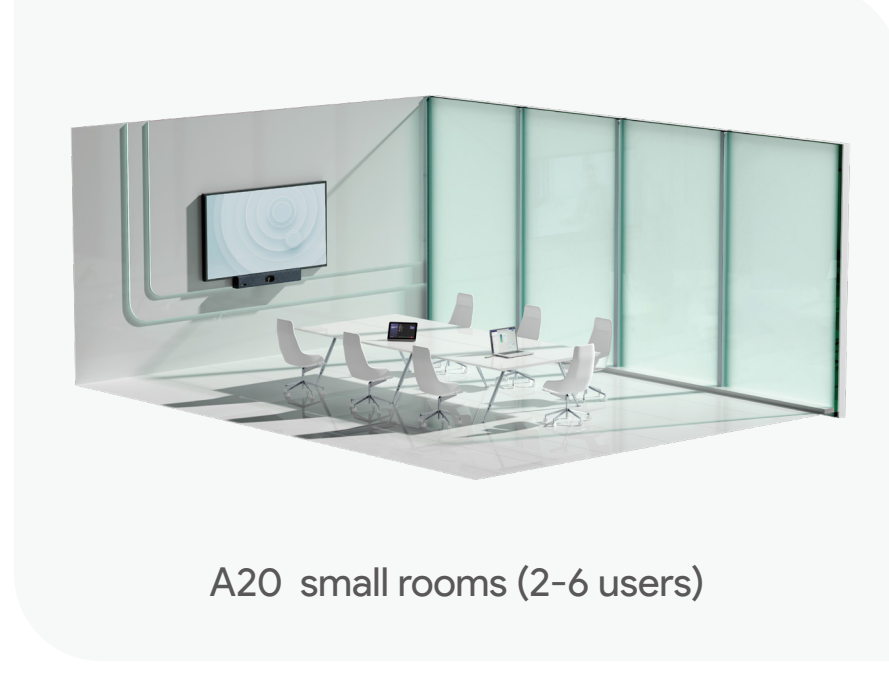

WHAT YOU CAN EXPECT?

01 Simple: One device, Two minutes, Three cables. Less to spend, lots to love

TIME

SLICK

COST

It is super easy to set up even if you are lack of technical backgrounds. Only three cables are needed - power supply, HDMI for TV, and Cat5e for the internet. No cable across the TV area and the table area providing a clean conference environment for you.

A20 small rooms (2-6 users)

A30 medium rooms (7-12 users)

02 Smart: An OH-SO-PRO user experience powered by Yealink award winning AI-driven audio and video technologies

VCM36-W Wireless Wifi Microphone (optional)

MeetingBar A20

MeetingBar A30

IMMERSIVE VOICE IN EVERY CORNER

AI-BASED VOICE CLEAN UP ALL THE NOISE

Auto Framing

Picture-in-Picture

Speaker Tracking

Multi-Focus Framing