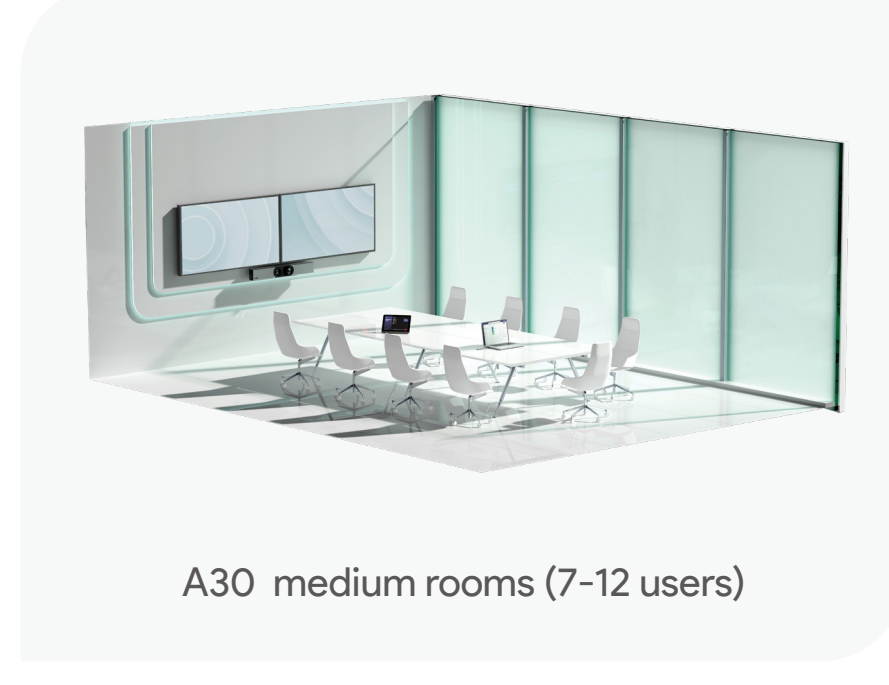

WHAT YOU CAN EXPECT?

01 Simple: One device, Two minutes, Three cables. Less to spend, lots to love

TIME

SLICK

COST

It is super easy to set up even if you are lack of technical backgrounds. Only three cables are needed - power supply, HDMI for TV, and Cat5e for the internet. No cable across the TV area and the table area providing a clean conference environment for you.

A20 small rooms (2-6 users)

A30 medium rooms (7-12 users)

02 Smart: An OH-SO-PRO user experience powered by Yealink award winning AI-driven audio and video technologies

VCM36-W Wireless Wifi Microphone (optional)

MeetingBar A20

MeetingBar A30

IMMERSIVE VOICE IN EVERY CORNER

AI-BASED VOICE CLEAN UP ALL THE NOISE

Auto Framing

Picture-in-Picture

Speaker Tracking

Multi-Focus Framing