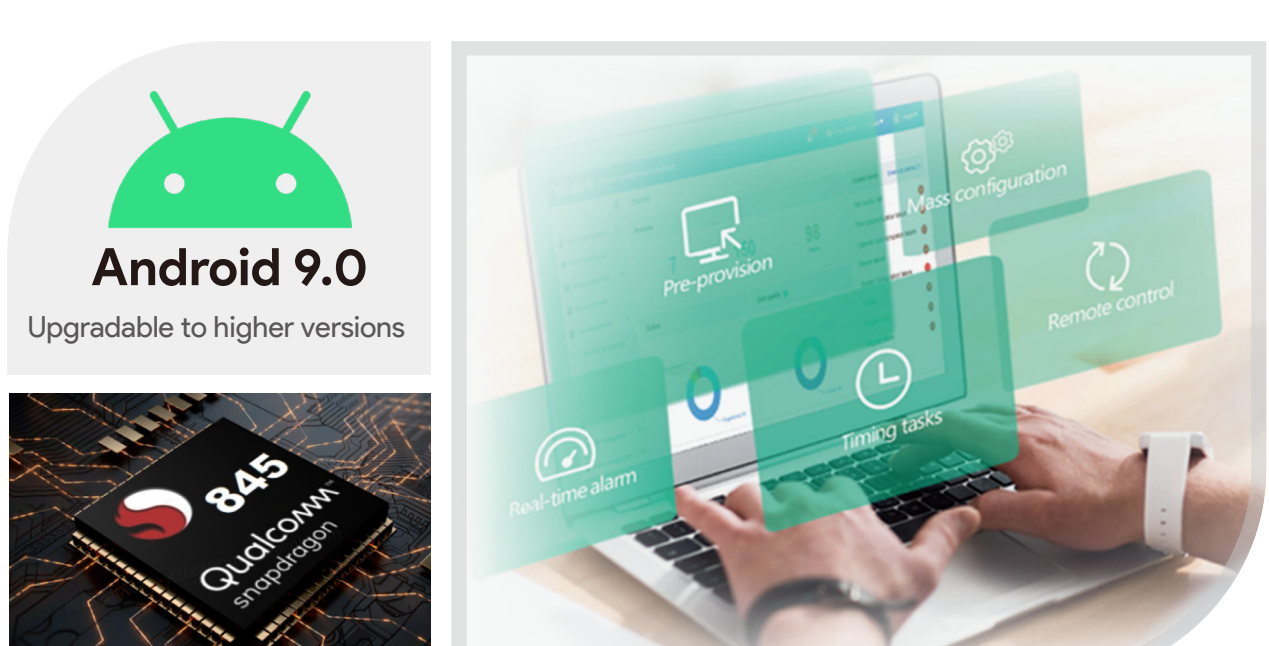

05 Sustainable: Everything you need is all here: Hardware, Software, Management Platforms, and more

With Snapdragon 845 chipset, Yealink A series support future Android 10+upgrades to eliminate your concerns on security and future performance. What's more? Our [Yealink Management Cloud Service](#) allows you to manage, monitor, configure and update all your devices at the same time. Free service for 3 years under 1000 devices!

Check out more details about A series

[Learn More](#)

Any questions or projects, please send an email to MSFTUK@YEALINK