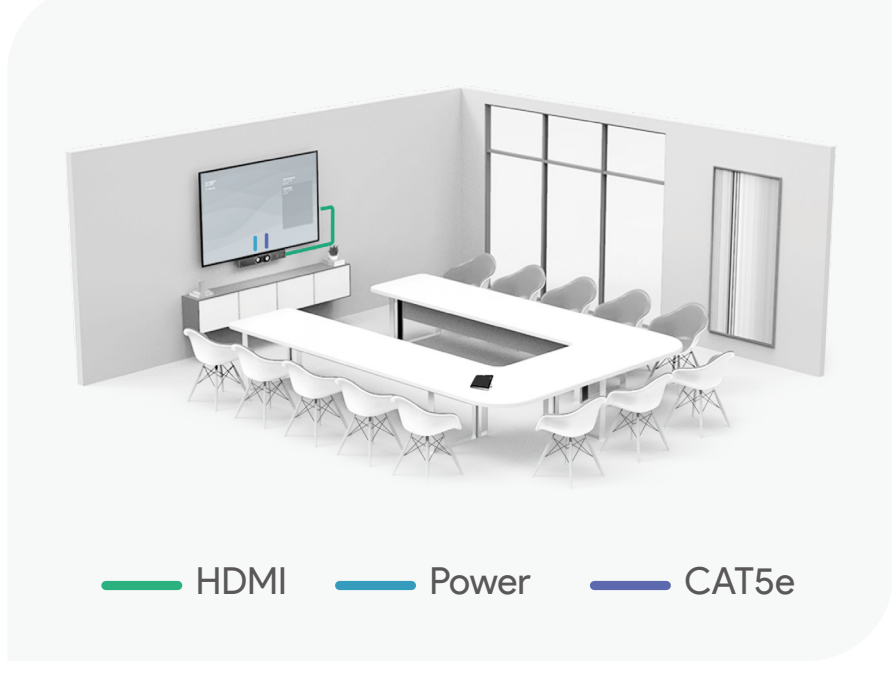

WHAT YOU CAN EXPECT?

01 Simple: One device, Two minutes, Three cables. Less to spend, lots to love

TIME

SLICK

COST

It is super easy to set up even if you are lack of technical backgrounds. Only three cables are needed - power supply, HDMI for TV, and Cat5e for the internet. No cable across the TV area and the table area providing a clean conference environment for you.

A20 small rooms (2-6 users)

A30 medium rooms (7-12 users)

02 Smart: An OH-SO-PRO user experience powered by Yealink award winning AI-driven audio and video technologies

VCM36-W Wireless Wifi Microphone (optional)