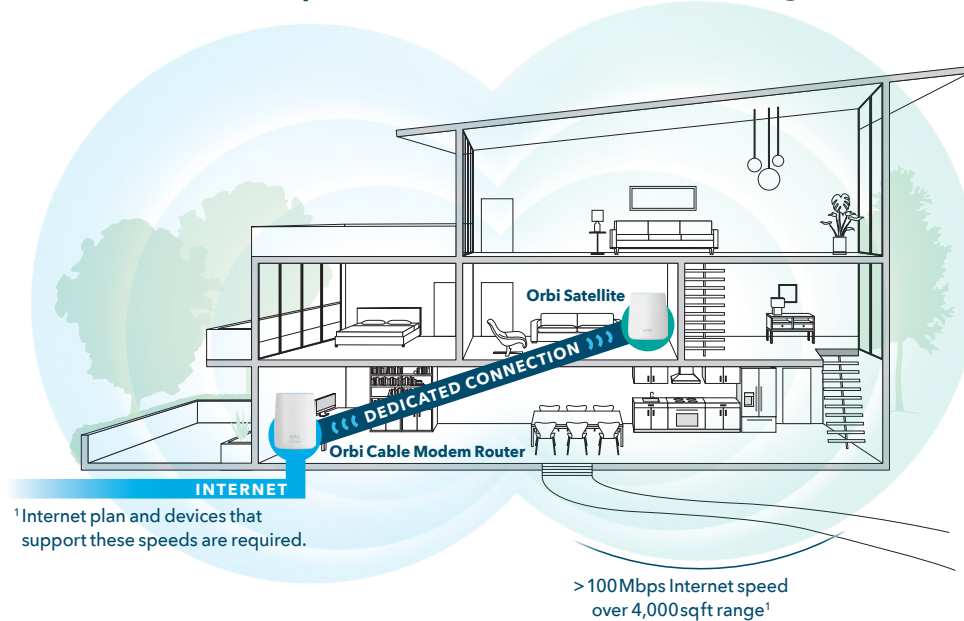

House Diagram

4,000 Square Feet of Orbi WiFi Coverage

CableLabs® DOCSIS® 3.0 Certified to work with US Cable Internet Providers like XFINITY® from Comcast, Spectrum®, Cox® & more. This product is not compatible with Cable bundled voice services.

NETGEAR Armor empowers you to eliminate vulnerabilities or simply know the status of your home network and devices, anytime, anywhere. Get instant notifications when malicious threats are detected, block unknown devices from joining your Orbi home network or take action on vulnerabilities as they are discovered easily through the Orbi App.

A

Advanced Cyber Security for All Your Devices

NETGEAR Armor™ | Powered by Bitdefender

- **Advanced Threat Detection** - Identifies & blocks viruses, spyware, ransomware, malicious links, and more.
- **Smart Home Vulnerability Scans** - Regularly scans connected devices to ensure they're not vulnerable to hackers.
- **Data Theft Protection** - If a mobile device is lost or stolen, you can locate, lock, & wipe data remotely.
- **Instant Alerts** - Receive immediate alerts when threats are detected & blocked.

Learn more at NETGEAR.com/armor