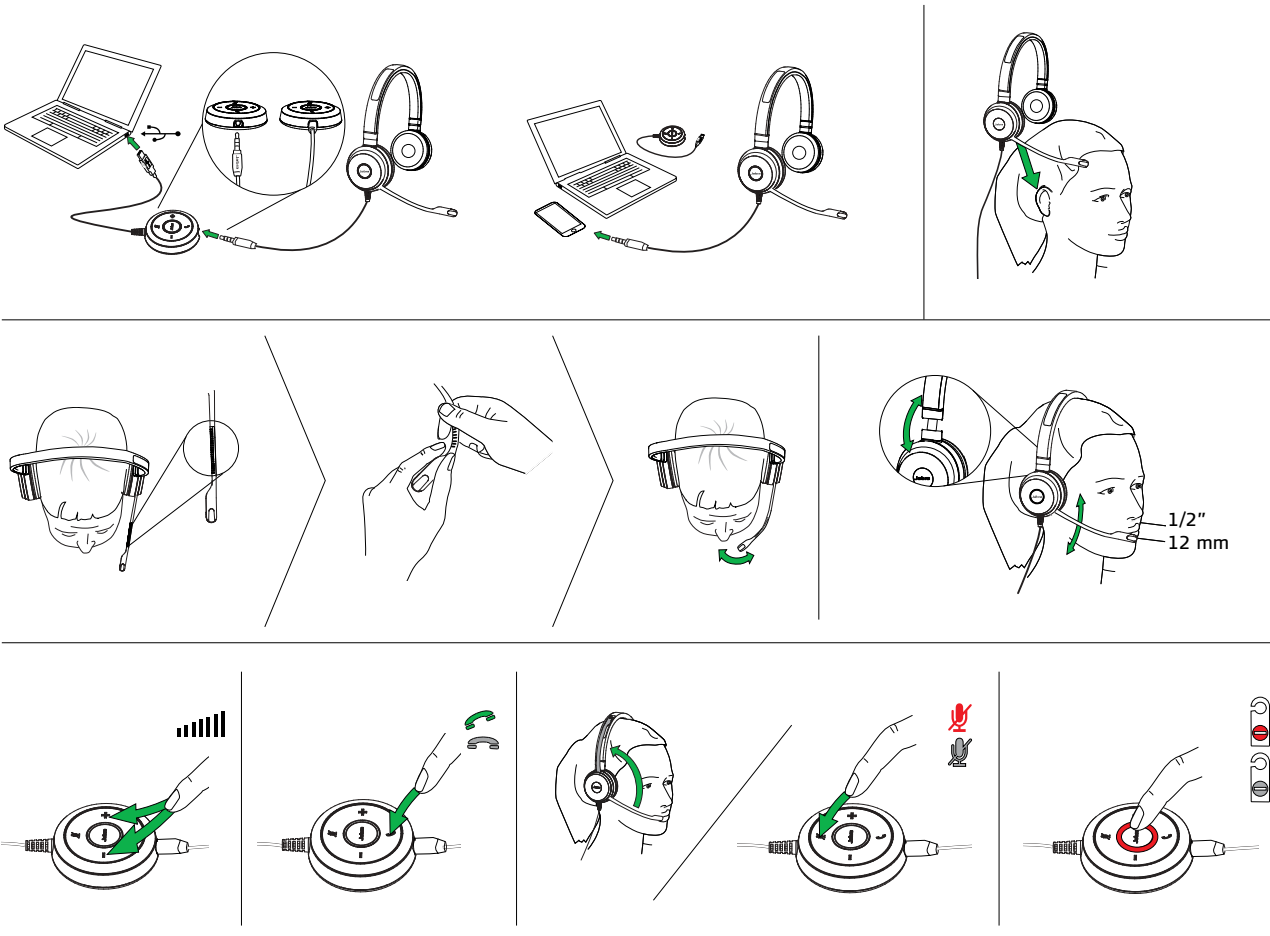

QUICK START GUIDE - GET STARTED IN UNDER 5 MINUTES

JABRA EVOLVE 40 HEADSET

JABRA EVOLVE 40 VARIANTS

VARIANT	VARIANT NAME	DESCRIPTION	DESIGNED FOR
	Jabra Evolve 40 UC mono Item: 6393-829-209	Corded mono headset for VoIP softphone, mobile phone and tablet	▪ USB adapter with 3.5 mm jack integrated into the control unit allows you to easily connect your headset to your PC, smartphone and tablet. ▪ Busy-light signals user availability. ▪ Microphone boom-arm can be integrated into the headband when not on a call or simply listening to music. ▪ Leatherette ear cushions. ▪ Soft pouch included.
	Jabra Evolve 40 UC stereo Item: 6399-829-209	Corded stereo headset for VoIP softphone, mobile phone and tablet	
	Jabra Evolve 40 MS mono Item: 6393-823-109	Certified for Skype for Business mono headset for VoIP softphone, mobile phone and tablet	
	Jabra Evolve 40 MS stereo Item: 6399-823-109	Certified for Skype for Business stereo headset for VoIP softphone, mobile phone and tablet	

FEATURES AND SPECIFICATIONS

- Made for voice and music
- Passive noise-cancellation
- Easy call management
- Integrated busy-light (Evolve 40)
- Discreet boom-arm (Evolve 40)
- Works with all smart devices (Evolve 40)