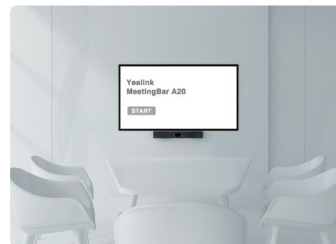

Yealink MeetingBar A20

All-in-one Video Collaboration Bar
for Small and Huddle Rooms

Yealink MeetingBar A20, an all-in-one video device which integrates the whole things you need for the seamless video collaboration in small and huddle rooms. With the 20MP, 133° FoV lens AI camera, 8 MEMS microphone arrays and speaker, the A20 MeetingBar starts up the powerful video and voice experience perfectly even in small spaces. Just with simple plug-and-play for a quick kick-off, the A20 fulfils a cost-effective solution with the best experience for your video meeting.

Smart Video Collaboration

- Android 9.0 OS, support different video platforms
- Touch operation with touch screen
- Optional with remote controller or CTP18 touch panel

High Quality AI Camera

- AI tech with Auto Framing and Speaker Tracking
- 133° wide-angle lens, 20MP
- Large view in small spaces

Ultra HD Full-duplex Voice

- Built-in 8 MEMS microphone arrays and speaker
- Accurate 6m voice pickup range
- Yealink Noise Proof Technology and dereverberation

Quick Setup

- All-in-one MeetingBar design
- Take up less space
- Minimize the cable clutter
- Plug-and-Play