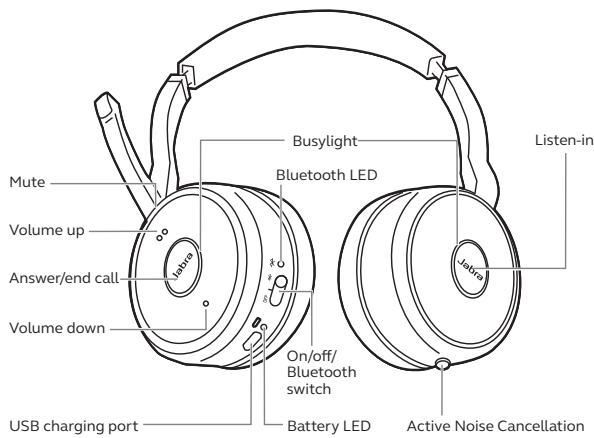

How to connect

PC

The headset and the USB dongle are pre-paired and ready for use.

Smartphone

Switch on Bluetooth pairing and then follow the voice-guided instructions in the headset.

How to use

Listen-in

Listen to your surroundings without taking off your headset.

Active Noise Cancellation

Eliminate unwanted background noise at the touch of a button.

Charging

Use the USB cable or charging stand. The charging stand should be plugged into a powered USB port on your PC, docking station, or wall charger.

It takes approx. 3 hours to fully charge the headset.

	Features	Benefits	Jabra Evolve 75
Connectivity	Jabra Link 370 USB Adapter	Wireless range of up to 100 feet / 30 meters	■
	Dual Bluetooth® connectivity- for PC, smartphone and Tablet	Dual Bluetooth® connectivity to two Bluetooth® devices at the same time	■
	USB cable	Use the headset for calls and music whilst charging at the same time	■
	Full compatibility with UC systems & VoIP clients	Seamless integration and call control with leading UC systems/PC softphones	■
Audio	HiFi Audio	Best-in-class sound performance including HiFi audio streaming	■
	Superior ANC	Eliminate background noise at the touch of a button	■
Ease of use	Rechargeable battery	Up to 15 hours battery life	■
	All day comfort	All-day comfort leather feel ear cushions and an on-the-ear wearing style for all day comfort	■
	Busylight	Integrated busylight on both ear cups acting as a do not disturb signal	■
	Volume controls	Speaker volume up/down on headset	■
	Discreet boomarm	Boom arm can be clipped into the headband when not on calls	■
	Listen-In	Easy to reach button on ear cup to hear announcements without removing the headset	■
Accessories	Charging stand*	Easy charging and docking comes with an optional charging stand to eliminate battery concerns	■