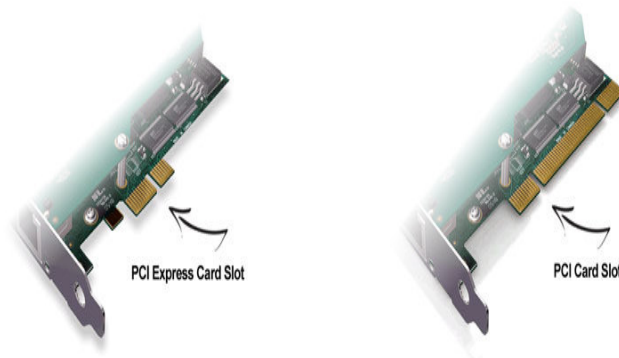

## OpenVox B800P PCI ISDN BRI Card

Product Name: OpenVox B800P PCI ISDN BRI Card

Manufacturer: OpenVox

Model Number: B800P

OpenVox B800P PCI ISDN BRI Card

Please Note: This product may have a lead time of up to 1-2 weeks. Please call 0330 088 0195 and speak to our sales team who can confirm the current available stock for your requirement

Please Note: This is a PCI Card. Please make sure your motherboard/server is compatible with this product.

The OpenVox B800P PCI ISDN BRI Card is a PCI 2.2 compliant card supporting 8 BRI S/T interfaces, with a onboard multi NT powerfeeding circuit . NT/TE mode can be independently configured on each of the 8 ports.

The B800P can be used for building Open Source Asterisk based systems such as ISDN PBX and VoIP gateways&shy;.

Target applications:

- High performance ISDN PC cards
- ISDN PABX for BRI
- VoIP gateways
- ISDN LAN routers for BRI
- ISDN least cost routers for BRI
- ISDN test equipment for BRI

Features of OpenVox B800P PCI ISDN BRI Card:

- Two integrated S/T interfaces
- ITU-T I.430 and TBR 3 certified and S/T ISDN supporting in TE and NT mode
- Integrated PCI bus interface (Spec.2.2) for 3.3V and 5V signal environments
- DTMF detection on all B-channels
- Multiparty audio conferences bridge
- Onboard power feeding
- PCM bus connectors daisy chaining